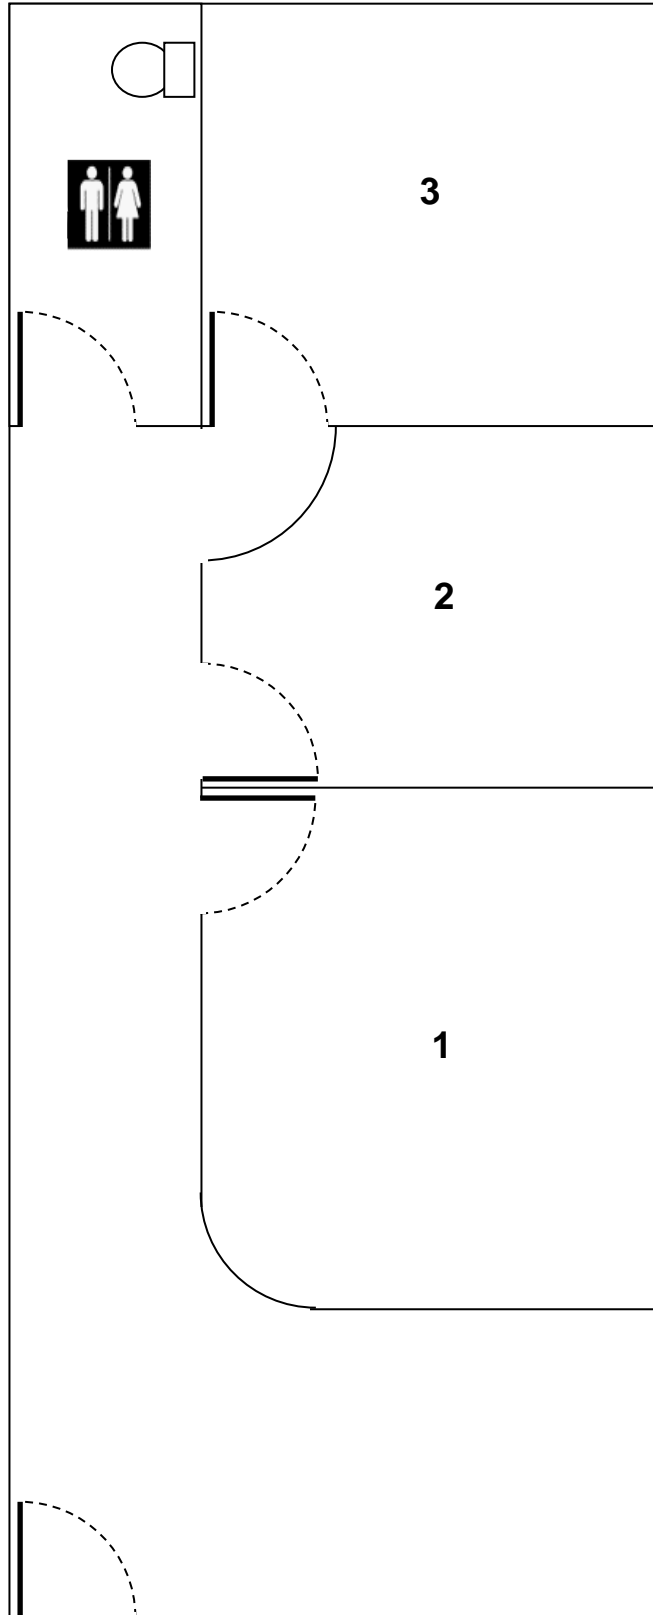

**Floor Plan for
PLAZA 4000
Suite 114 (714 sq. ft.)**

(Approximately to scale)

Front Door

Site Plan for
PLAZA 4000
4000 N. 7TH Street